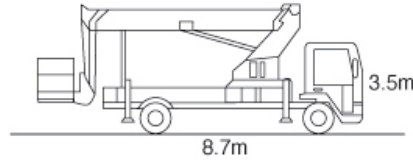

Introducing a new addition to our fleet...

ASCENDANT 22/17

Access Hire
Tel: 01359 270 304

With 22 metres of working height and up to 17.5 metres of outreach

An introductory rate of £195/day £875/week for self-drive or operated for £52/hour (for a minimum of 4 hours). These reduced rates are for 3 months only - expiring April 2011

A versatile and easy to use truck mounted platform can be driven on a non HGV license (pre 1997)

A three person cage with tools (280kg)

T: 01359 270 304
E: info@accesshireplatforms.co.uk
www.accesshireplatforms.co.uk

Unit 40 Rougham Industrial Estate
Bury St Edmunds
Suffolk IP30 9ND