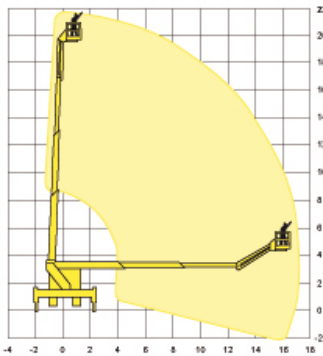

Introducing a new addition to our fleet...

ASCENDANT 22/17

Access Hire
Tel: 01359 270 304

With 22 metres of working height and up to 17.5 metres of outreach

An introductory rate of £195/day £875/week for self-drive or operated for £52/hour (for a minimum of 4 hours). These reduced rates are for 3 months only - expiring April 2011

A versatile and easy to use truck mounted platform can be driven on a non HGV license (pre 1997)

A three person cage with tools (280kg)

T: 01359 270 304
E: info@accesshireplatforms.co.uk
www.accesshireplatforms.co.uk